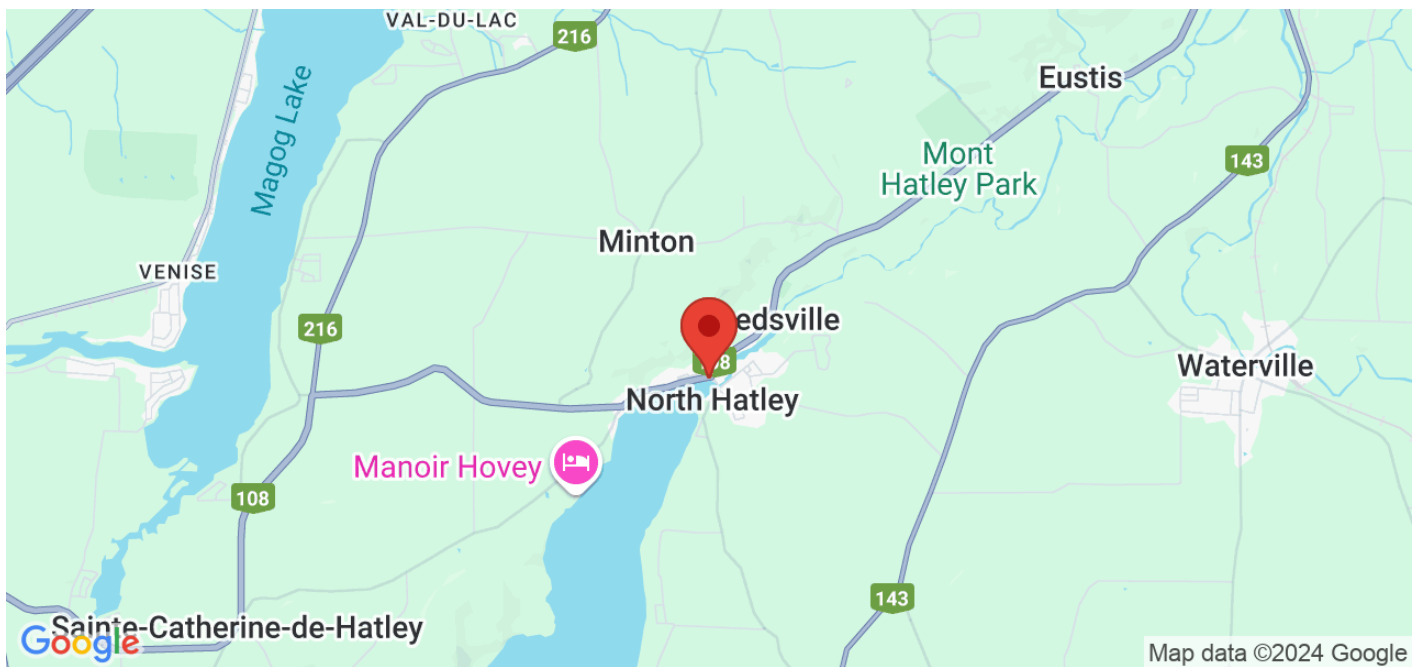

Reflective

Parc Dreamland

Located at the tip of the Massawippi lake, downtown North Hatley at the junction of Capelton and Main streets, featuring a bandstand where concerts are presented through the summer.

Duration
15 min

Dogs
Dogs allowed

Address

[Parc Dreamland](#)

Services

- Accessibility for reduced mobility
- Rest area
- Observation point